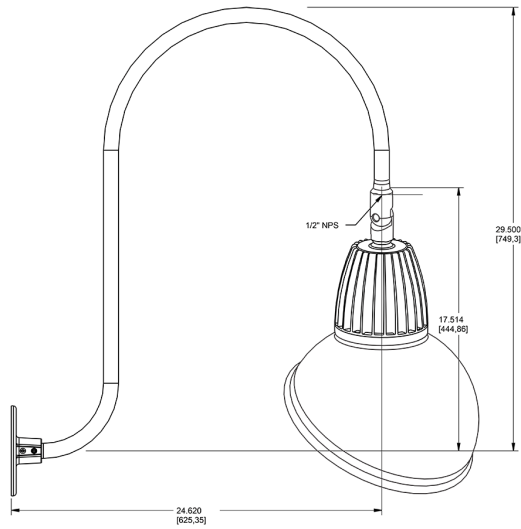

Dimensions

Features

- Adjustable 45° swivel joint
- Superior heat sink
- Die-cast aluminum housing
- 5-Year, No-Compromise Warranty

Ordering Matrix

Family	Wattage	Color Temp	Reflector	Shade	ShadeSize	Finish
GN3LED	26	Y		AD		B
	13 = 13W 26 = 26W	Y = 3000K Warm N = 4000K Neutral	Blank = Flood R = Rectangular S = Spot	AD = Angled Dome	11 = 11" Blank = 15"	B = Black W = White A = Bronze S = Silver G = Hunter Green YL = Yellow LB = Light Blue BL = Royal Blue BWN = Brown I = Ivory R = Red