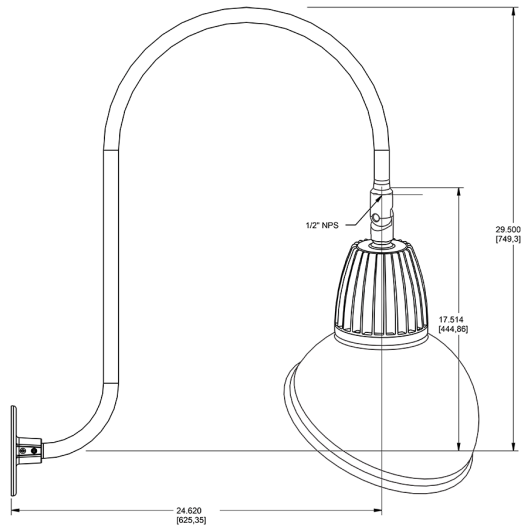

Dimensions

Features

- Adjustable 45° swivel joint
- Superior heat sink
- Die-cast aluminum housing
- 5-Year, No-Compromise Warranty

Ordering Matrix

Family	Wattage	Color Temp	Reflector	Shade	ShadeSize	Finish
GN3LED	26	Y		AD	11	W
	13 = 13W 26 = 26W	Y = 3000K Warm N = 4000K Neutral	Blank = Flood R = Rectangular S = Spot	AD = Angled Dome	11 = 11" Blank = 15"	B = Black W = White A = Bronze S = Silver G = Hunter Green YL = Yellow LB = Light Blue BL = Royal Blue BWN = Brown I = Ivory R = Red