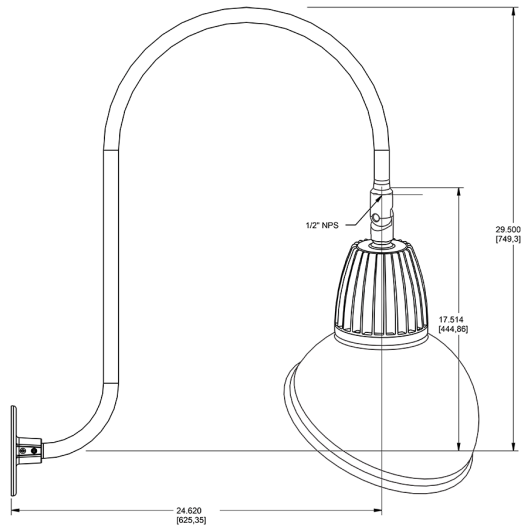

Dimensions

Features

- Adjustable 45° swivel joint
- Superior heat sink
- Die-cast aluminum housing
- 5-Year, No-Compromise Warranty

Ordering Matrix

Family	Wattage	Color Temp	Reflector	Shade	ShadeSize	Finish
GN3LED	26	Y		AD	11	I
	13 = 13W 26 = 26W	Y = 3000K Warm N = 4000K Neutral	Blank = Flood R = Rectangular S = Spot	AD = Angled Dome	11 = 11" Blank = 15"	B = Black W = White A = Bronze S = Silver G = Hunter Green YL = Yellow LB = Light Blue BL = Royal Blue BWN = Brown I = Ivory R = Red