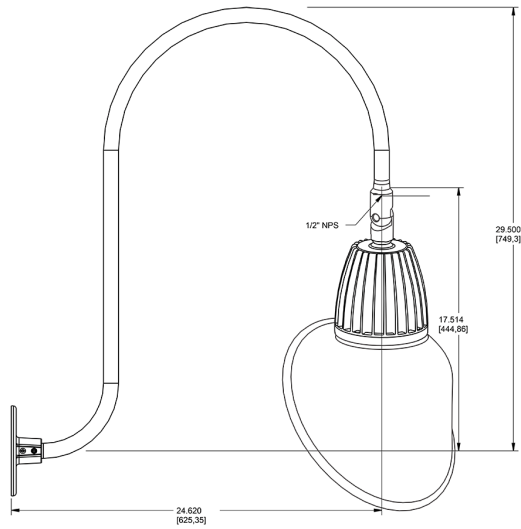

Dimensions

Features

- Adjustable 45° swivel joint
- Superior heat sink
- Die-cast aluminum housing
- 5-Year, No-Compromise Warranty

Ordering Matrix

Family	Wattage	Color Temp	Reflector	Shade	ShadeSize	Finish
GN3LED	26	Y		AC	11	W
	13 = 13W 26 = 26W	Y = 3000K Warm N = 4000K Neutral	Blank = Flood R = Rectangular S = Spot	AC = Angled Cone	11 = 11" Blank = 15"	B = Black W = White A = Bronze S = Silver G = Hunter Green YL = Yellow LB = Light Blue BL = Royal Blue BWN = Brown I = Ivory R = Red