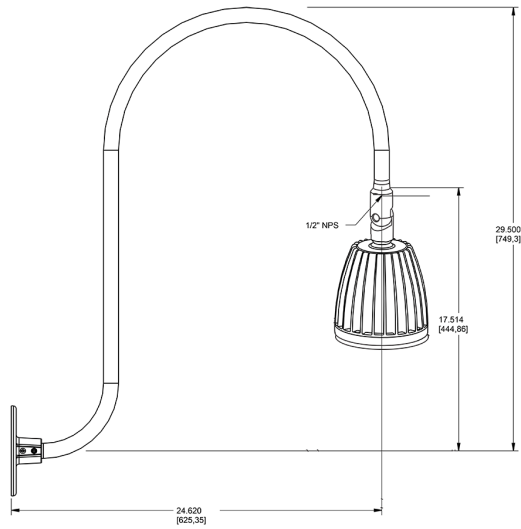

Dimensions

Features

- Adjustable 45° swivel joint
- Superior heat sink
- Die-cast aluminum housing
- 5-Year, No-Compromise Warranty

Ordering Matrix

Family	Wattage	Color Temp	Reflector	Shade	ShadeSize	Finish
GN3LED	26	Y				A
	13 = 13W 26 = 26W	Y = 3000K Warm N = 4000K Neutral	Blank = Flood R = Rectangular S = Spot	Blank = No Shade	Blank = No Shade Size	B = Black W = White A = Bronze S = Silver G = Hunter Green YL = Yellow LB = Light Blue BL = Royal Blue BWN = Brown I = Ivory R = Red