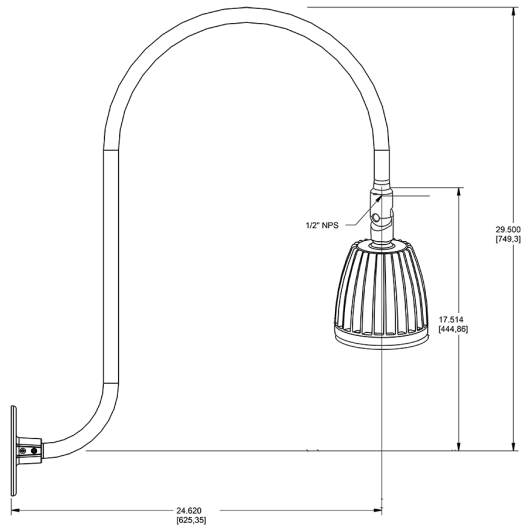

Dimensions

Features

- Adjustable 45° swivel joint
- Superior heat sink
- Die-cast aluminum housing
- 5-Year, No-Compromise Warranty

Ordering Matrix

Family	Wattage	Color Temp	Reflector	Shade	ShadeSize	Finish
GN3LED	26	N				YL
	13 = 13W 26 = 26W	Y = 3000K Warm N = 4000K Neutral	Blank = Flood R = Rectangular S = Spot	Blank = No Shade	Blank = No Shade Size	B = Black W = White A = Bronze S = Silver G = Hunter Green YL = Yellow LB = Light Blue BL = Royal Blue BWN = Brown I = Ivory R = Red