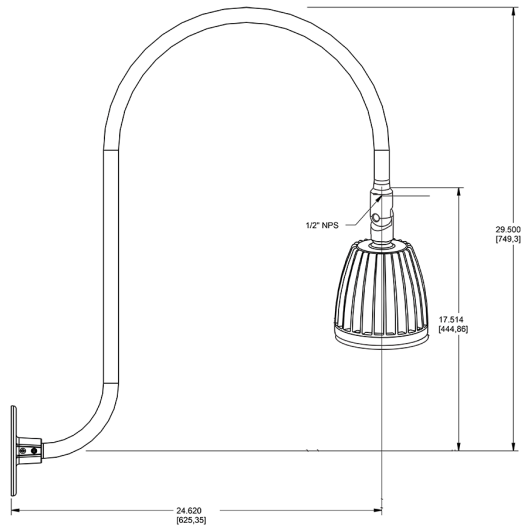

Dimensions

Features

- Adjustable 45° swivel joint
- Superior heat sink
- Die-cast aluminum housing
- 5-Year, No-Compromise Warranty

Ordering Matrix

Family	Wattage	Color Temp	Reflector	Shade	ShadeSize	Finish
GN3LED	26	N				W
	13 = 13W 26 = 26W	Y = 3000K Warm N = 4000K Neutral	Blank = Flood R = Rectangular S = Spot	Blank = No Shade	Blank = No Shade Size	B = Black W = White A = Bronze S = Silver G = Hunter Green YL = Yellow LB = Light Blue BL = Royal Blue BWN = Brown I = Ivory R = Red