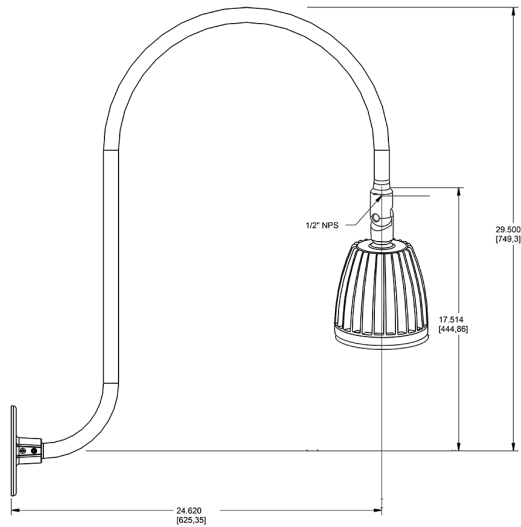

Dimensions

Features

- Adjustable 45° swivel joint
- Superior heat sink
- Die-cast aluminum housing
- 5-Year, No-Compromise Warranty

Ordering Matrix

Family	Wattage	Color Temp	Reflector	Shade	ShadeSize	Finish
GN3LED	26	N	S			YL
	13 = 13W 26 = 26W	Y = 3000K Warm N = 4000K Neutral	Blank = Flood R = Rectangular S = Spot	Blank = No Shade	Blank = No Shade Size	B = Black W = White A = Bronze S = Silver G = Hunter Green YL = Yellow LB = Light Blue BL = Royal Blue BWN = Brown I = Ivory R = Red