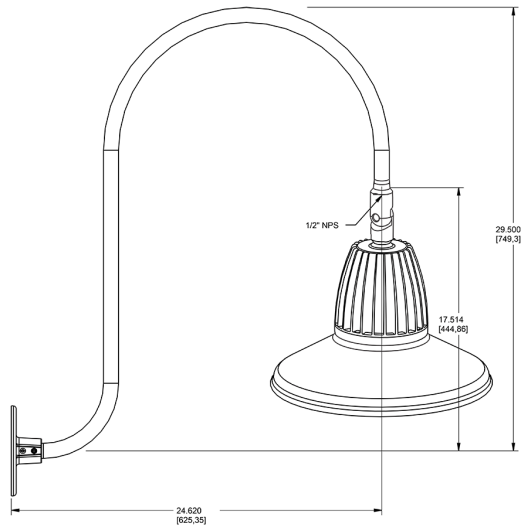

Dimensions

Features

- Adjustable 45° swivel joint
- Superior heat sink
- Die-cast aluminum housing
- 5-Year, No-Compromise Warranty

Ordering Matrix

Family	Wattage	Color Temp	Reflector	Shade	ShadeSize	Finish
GN3LED	26	N		ST		S
	13 = 13W 26 = 26W	Y = 3000K Warm N = 4000K Neutral	Blank = Flood R = Rectangular S = Spot	ST = Straight Shade	11 = 11" Blank = 15"	B = Black W = White A = Bronze S = Silver G = Hunter Green YL = Yellow LB = Light Blue BL = Royal Blue BWN = Brown I = Ivory R = Red