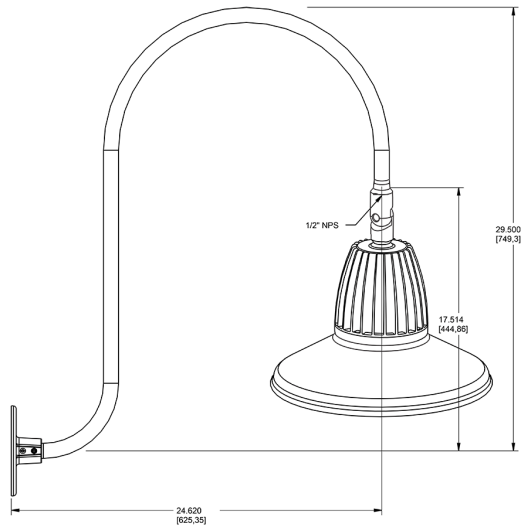

Dimensions

Features

- Adjustable 45° swivel joint
- Superior heat sink
- Die-cast aluminum housing
- 5-Year, No-Compromise Warranty

Ordering Matrix

Family	Wattage	Color Temp	Reflector	Shade	ShadeSize	Finish
GN3LED	26	N		ST		B
	13 = 13W 26 = 26W	Y = 3000K Warm N = 4000K Neutral	Blank = Flood R = Rectangular S = Spot	ST = Straight Shade	11 = 11" Blank = 15"	B = Black W = White A = Bronze S = Silver G = Hunter Green YL = Yellow LB = Light Blue BL = Royal Blue BWN = Brown I = Ivory R = Red