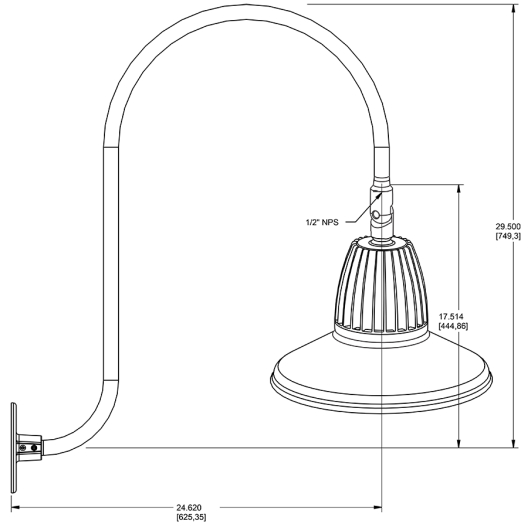

Dimensions

Features

- Adjustable 45° swivel joint
- Superior heat sink
- Die-cast aluminum housing
- 5-Year, No-Compromise Warranty

Ordering Matrix

Family	Wattage	Color Temp	Reflector	Shade	ShadeSize	Finish
GN3LED	26	N		ST	11	S
	13 = 13W 26 = 26W	Y = 3000K Warm N = 4000K Neutral	Blank = Flood R = Rectangular S = Spot	ST = Straight Shade	11 = 11" Blank = 15"	B = Black W = White A = Bronze S = Silver G = Hunter Green YL = Yellow LB = Light Blue BL = Royal Blue BWN = Brown I = Ivory R = Red