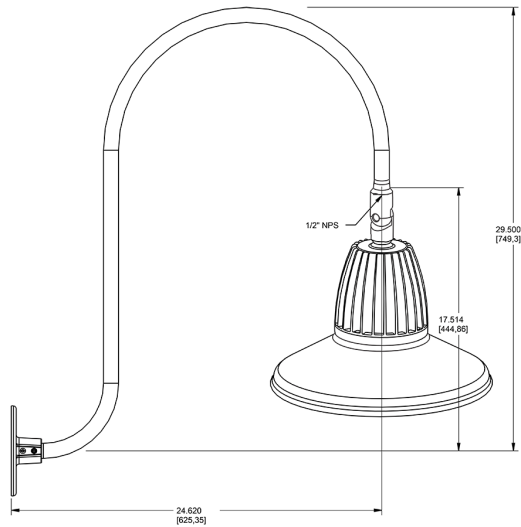

Dimensions

Features

- Adjustable 45° swivel joint
- Superior heat sink
- Die-cast aluminum housing
- 5-Year, No-Compromise Warranty

Ordering Matrix

Family	Wattage	Color Temp	Reflector	Shade	ShadeSize	Finish
GN3LED	26	N		ST	11	R
	13 = 13W 26 = 26W	Y = 3000K Warm N = 4000K Neutral	Blank = Flood R = Rectangular S = Spot	ST = Straight Shade	11 = 11" Blank = 15"	B = Black W = White A = Bronze S = Silver G = Hunter Green YL = Yellow LB = Light Blue BL = Royal Blue BWN = Brown I = Ivory R = Red