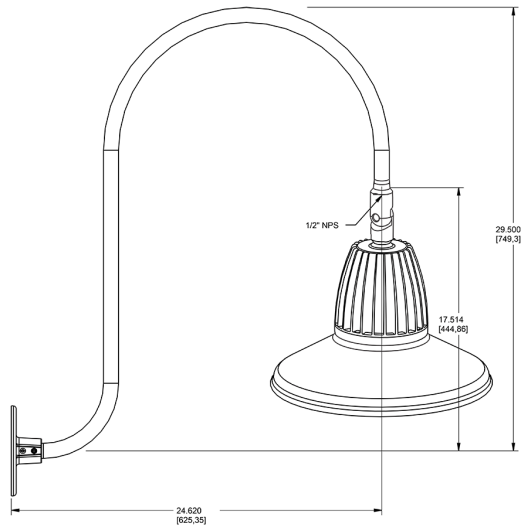

Dimensions

Features

- Adjustable 45° swivel joint
- Superior heat sink
- Die-cast aluminum housing
- 5-Year, No-Compromise Warranty

Ordering Matrix

Family	Wattage	Color Temp	Reflector	Shade	ShadeSize	Finish
GN3LED	26	N		ST	11	I
	13 = 13W 26 = 26W	Y = 3000K Warm N = 4000K Neutral	Blank = Flood R = Rectangular S = Spot	ST = Straight Shade	11 = 11" Blank = 15"	B = Black W = White A = Bronze S = Silver G = Hunter Green YL = Yellow LB = Light Blue BL = Royal Blue BWN = Brown I = Ivory R = Red