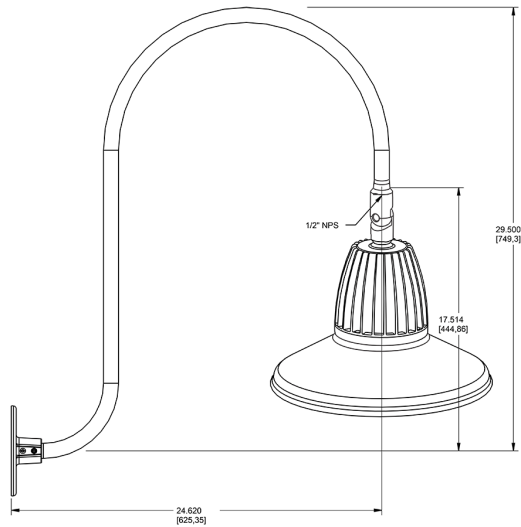

Dimensions

Features

- Adjustable 45° swivel joint
- Superior heat sink
- Die-cast aluminum housing
- 5-Year, No-Compromise Warranty

Ordering Matrix

Family	Wattage	Color Temp	Reflector	Shade	ShadeSize	Finish
GN3LED	26	N		ST	11	BWN
	13 = 13W 26 = 26W	Y = 3000K Warm N = 4000K Neutral	Blank = Flood R = Rectangular S = Spot	ST = Straight Shade	11 = 11" Blank = 15"	B = Black W = White A = Bronze S = Silver G = Hunter Green YL = Yellow LB = Light Blue BL = Royal Blue BWN = Brown I = Ivory R = Red