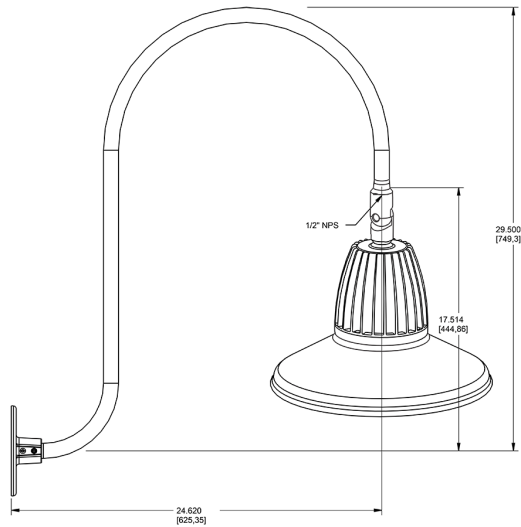

Dimensions

Features

- Adjustable 45° swivel joint
- Superior heat sink
- Die-cast aluminum housing
- 5-Year, No-Compromise Warranty

Ordering Matrix

Family	Wattage	Color Temp	Reflector	Shade	ShadeSize	Finish
GN3LED	26	N	S	ST	11	B
	13 = 13W 26 = 26W	Y = 3000K Warm N = 4000K Neutral	Blank = Flood R = Rectangular S = Spot	ST = Straight Shade	11 = 11" Blank = 15"	B = Black W = White A = Bronze S = Silver G = Hunter Green YL = Yellow LB = Light Blue BL = Royal Blue BWN = Brown I = Ivory R = Red