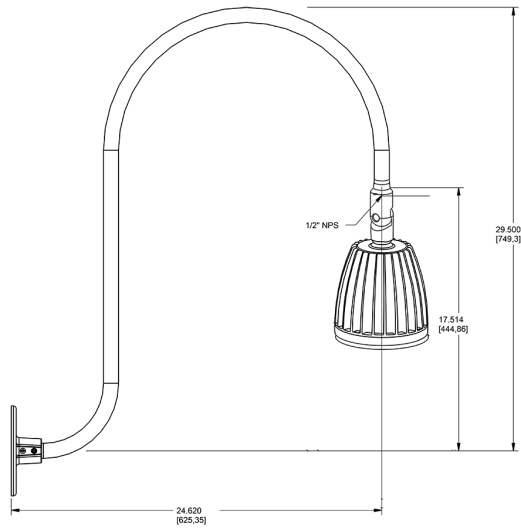

Dimensions

Features

- Adjustable 45° swivel joint
- Superior heat sink
- Die-cast aluminum housing
- 5-Year, No-Compromise Warranty

Ordering Matrix

Family	Wattage	Color Temp	Reflector	Shade	ShadeSize	Finish
GN3LED	26	N	S			S
	13 = 13W 26 = 26W	Y = 3000K Warm N = 4000K Neutral	Blank = Flood R = Rectangular S = Spot	Blank = No Shade	Blank = No Shade Size	B = Black W = White A = Bronze S = Silver G = Hunter Green YL = Yellow LB = Light Blue BL = Royal Blue BWN = Brown I = Ivory R = Red