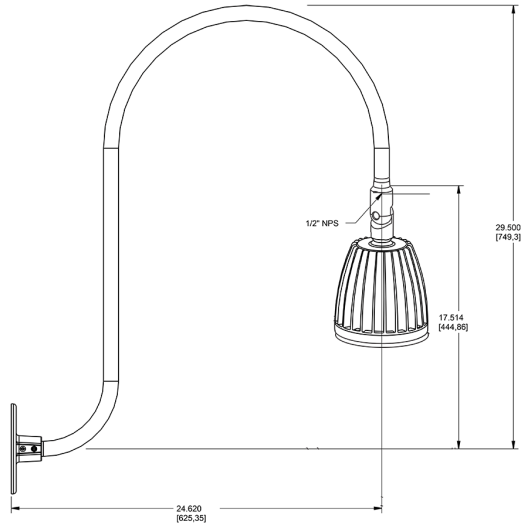

Technical Specifications

Compliance

UL Listed:

Suitable for wet locations. Suitable for mounting within 4ft (1.2m) of the ground.

IESNA LM-79 & lm-80 Testing:

RAB LED luminaires and LED components have been tested by an independent laboratory in accordance with IESNA lm-79 and lm-80

Lead Time:

12 - 14 weeks standard shipping.

Technical Specifications (continued)

Buy American Act Compliance:

RAB values USA manufacturing! Upon request, RAB may be able to manufacture this product to be compliant with the Buy American Act (BAA). Please contact customer service to request a quote for the product to be made BAA compliant.

Dimensions

Features

- Adjustable 45° swivel joint
- Superior heat sink
- Die-cast aluminum housing
- 5-Year, No-Compromise Warranty

Ordering Matrix

Family	Wattage	Color Temp	Reflector	Shade	ShadeSize	Finish
GN3LED	26	N	S			G
	13 = 13W 26 = 26W	Y = 3000K Warm N = 4000K Neutral	Blank = Flood R = Rectangular S = Spot	Blank = No Shade	Blank = No Shade Size	B = Black W = White A = Bronze S = Silver G = Hunter Green YL = Yellow LB = Light Blue BL = Royal Blue BWN = Brown I = Ivory R = Red