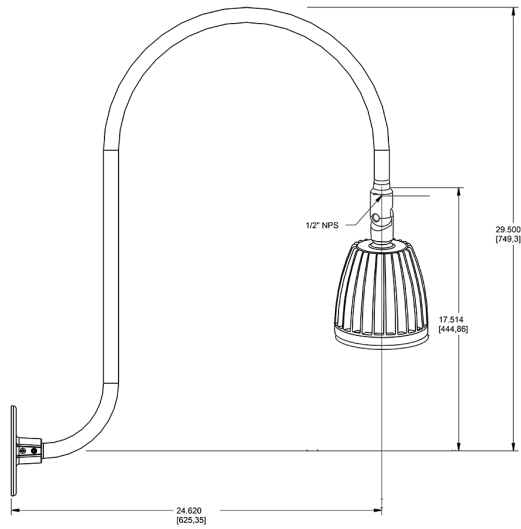

Patents:

The design of the Gooseneck is protected by patents pending in US, Canada, China and Taiwan

Warranty:

RAB warrants that our LED products will be free from defects in materials and workmanship for a period of five (5) years from the date of delivery to the end user, including coverage of light output, color stability, driver performance and fixture finish. RAB's warranty is subject to all terms and conditions found at rablighting.com/warranty.

Dimensions

Features

- Adjustable 45° swivel joint
- Superior heat sink
- Die-cast aluminum housing
- 5-Year, No-Compromise Warranty

Ordering Matrix

Family	Wattage	Color Temp	Reflector	Shade	ShadeSize	Finish
GN3LED	26	N	S			B
	13 = 13W 26 = 26W	Y = 3000K Warm N = 4000K Neutral	Blank = Flood R = Rectangular S = Spot	Blank = No Shade	Blank = No Shade Size	B = Black W = White A = Bronze S = Silver G = Hunter Green YL = Yellow LB = Light Blue BL = Royal Blue BWN = Brown I = Ivory R = Red