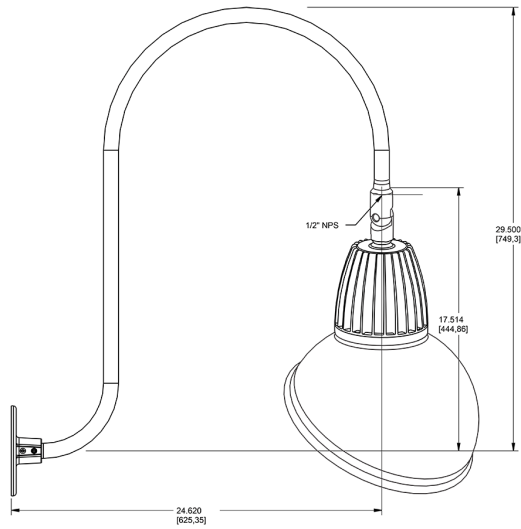

Dimensions

Features

- Adjustable 45° swivel joint
- Superior heat sink
- Die-cast aluminum housing
- 5-Year, No-Compromise Warranty

Ordering Matrix

Family	Wattage	Color Temp	Reflector	Shade	ShadeSize	Finish
GN3LED	26	N	S	AD		I
	13 = 13W 26 = 26W	Y = 3000K Warm N = 4000K Neutral	Blank = Flood R = Rectangular S = Spot	AD = Angled Dome	11 = 11" Blank = 15"	B = Black W = White A = Bronze S = Silver G = Hunter Green YL = Yellow LB = Light Blue BL = Royal Blue BWN = Brown I = Ivory R = Red