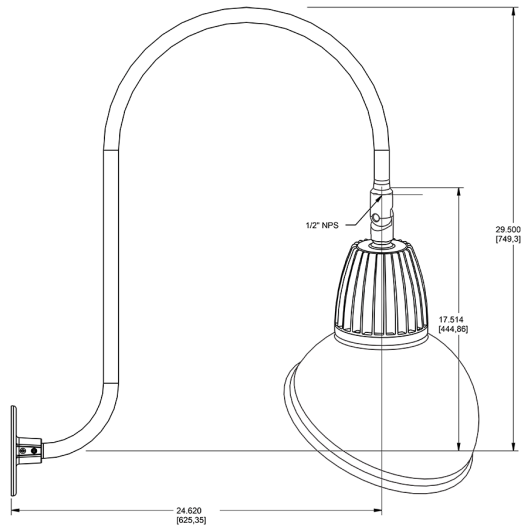

Dimensions

Features

- Adjustable 45° swivel joint
- Superior heat sink
- Die-cast aluminum housing
- 5-Year, No-Compromise Warranty

Ordering Matrix

Family	Wattage	Color Temp	Reflector	Shade	ShadeSize	Finish
GN3LED	26	N	S	AD		BL
	13 = 13W 26 = 26W	Y = 3000K Warm N = 4000K Neutral	Blank = Flood R = Rectangular S = Spot	AD = Angled Dome	11 = 11" Blank = 15"	B = Black W = White A = Bronze S = Silver G = Hunter Green YL = Yellow LB = Light Blue BL = Royal Blue BWN = Brown I = Ivory R = Red