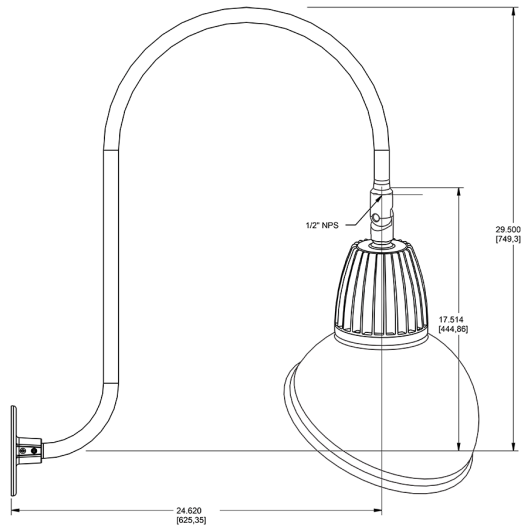

Dimensions

Features

- Adjustable 45° swivel joint
- Superior heat sink
- Die-cast aluminum housing
- 5-Year, No-Compromise Warranty

Ordering Matrix

Family	Wattage	Color Temp	Reflector	Shade	ShadeSize	Finish
GN3LED	26	N	S	AD	11	YL
	13 = 13W 26 = 26W	Y = 3000K Warm N = 4000K Neutral	Blank = Flood R = Rectangular S = Spot	AD = Angled Dome	11 = 11" Blank = 15"	B = Black W = White A = Bronze S = Silver G = Hunter Green YL = Yellow LB = Light Blue BL = Royal Blue BWN = Brown I = Ivory R = Red