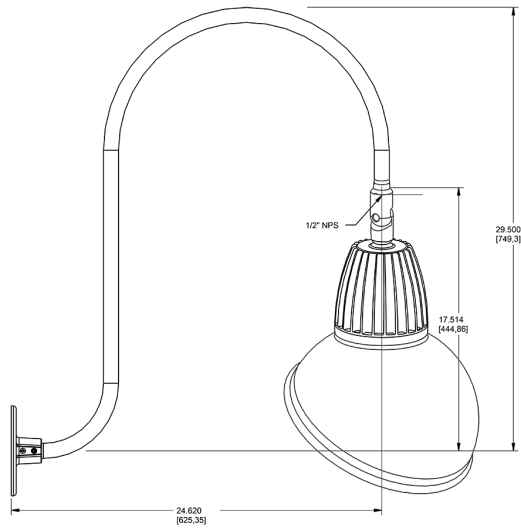

Dimensions

Features

- Adjustable 45° swivel joint
- Superior heat sink
- Die-cast aluminum housing
- 5-Year, No-Compromise Warranty

Ordering Matrix

Family	Wattage	Color Temp	Reflector	Shade	ShadeSize	Finish
GN3LED	26	N	S	AD	11	S
	13 = 13W 26 = 26W	Y = 3000K Warm N = 4000K Neutral	Blank = Flood R = Rectangular S = Spot	AD = Angled Dome	11 = 11" Blank = 15"	B = Black W = White A = Bronze S = Silver G = Hunter Green YL = Yellow LB = Light Blue BL = Royal Blue BWN = Brown I = Ivory R = Red