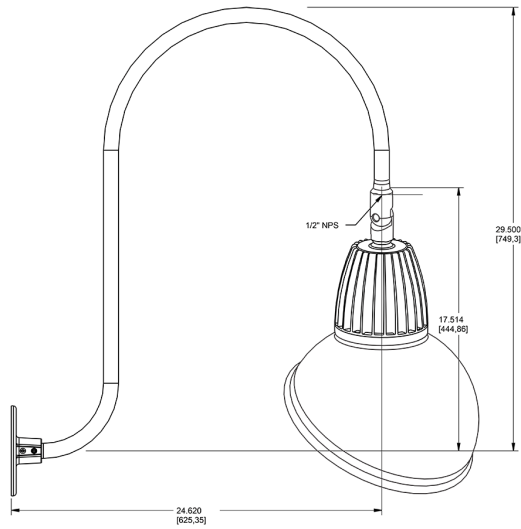

Dimensions

Features

- Adjustable 45° swivel joint
- Superior heat sink
- Die-cast aluminum housing
- 5-Year, No-Compromise Warranty

Ordering Matrix

Family	Wattage	Color Temp	Reflector	Shade	ShadeSize	Finish
GN3LED	26	N	S	AD	11	LB
	13 = 13W 26 = 26W	Y = 3000K Warm N = 4000K Neutral	Blank = Flood R = Rectangular S = Spot	AD = Angled Dome	11 = 11" Blank = 15"	B = Black W = White A = Bronze S = Silver G = Hunter Green YL = Yellow LB = Light Blue BL = Royal Blue BWN = Brown I = Ivory R = Red