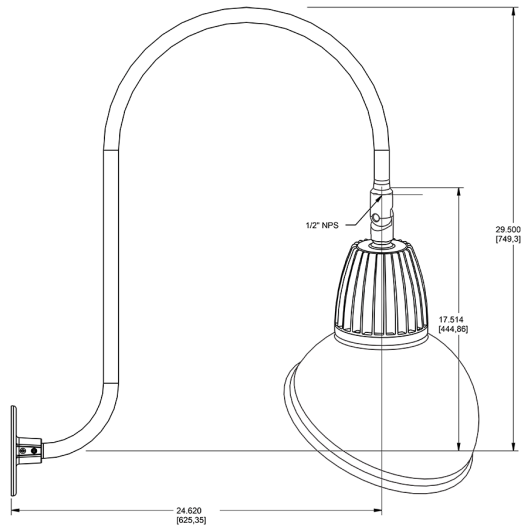

Dimensions

Features

- Adjustable 45° swivel joint
- Superior heat sink
- Die-cast aluminum housing
- 5-Year, No-Compromise Warranty

Ordering Matrix

Family	Wattage	Color Temp	Reflector	Shade	ShadeSize	Finish
GN3LED	26	N	S	AD	11	I
	13 = 13W 26 = 26W	Y = 3000K Warm N = 4000K Neutral	Blank = Flood R = Rectangular S = Spot	AD = Angled Dome	11 = 11" Blank = 15"	B = Black W = White A = Bronze S = Silver G = Hunter Green YL = Yellow LB = Light Blue BL = Royal Blue BWN = Brown I = Ivory R = Red