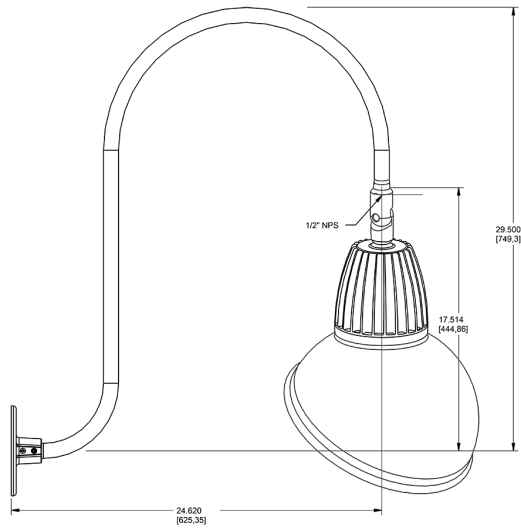

Dimensions

Features

- Adjustable 45° swivel joint
- Superior heat sink
- Die-cast aluminum housing
- 5-Year, No-Compromise Warranty

Ordering Matrix

Family	Wattage	Color Temp	Reflector	Shade	ShadeSize	Finish
GN3LED	26	N	S	AD	11	BL
	13 = 13W 26 = 26W	Y = 3000K Warm N = 4000K Neutral	Blank = Flood R = Rectangular S = Spot	AD = Angled Dome	11 = 11" Blank = 15"	B = Black W = White A = Bronze S = Silver G = Hunter Green YL = Yellow LB = Light Blue BL = Royal Blue BWN = Brown I = Ivory R = Red