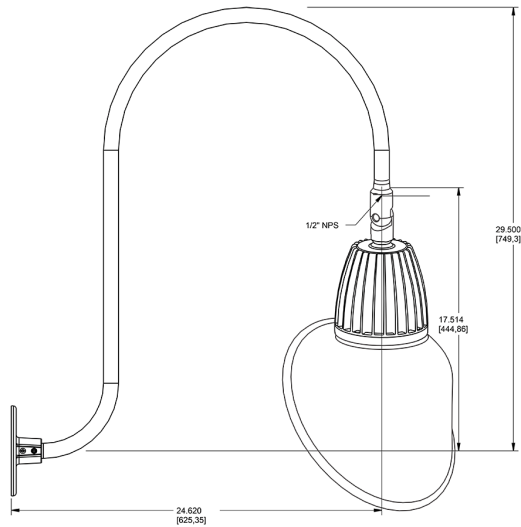

Dimensions

Features

- Adjustable 45° swivel joint
- Superior heat sink
- Die-cast aluminum housing
- 5-Year, No-Compromise Warranty

Ordering Matrix

Family	Wattage	Color Temp	Reflector	Shade	ShadeSize	Finish
GN3LED	26	N	S	AC		W
	13 = 13W 26 = 26W	Y = 3000K Warm N = 4000K Neutral	Blank = Flood R = Rectangular S = Spot	AC = Angled Cone	11 = 11" Blank = 15"	B = Black W = White A = Bronze S = Silver G = Hunter Green YL = Yellow LB = Light Blue BL = Royal Blue BWN = Brown I = Ivory R = Red