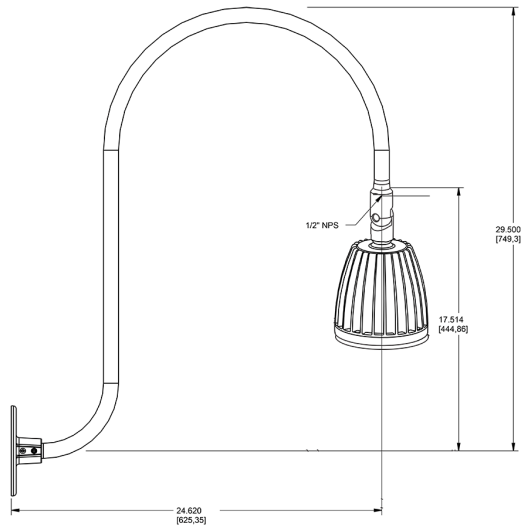

Dimensions

Features

- Adjustable 45° swivel joint
- Superior heat sink
- Die-cast aluminum housing
- 5-Year, No-Compromise Warranty

Ordering Matrix

Family	Wattage	Color Temp	Reflector	Shade	ShadeSize	Finish
GN3LED	26	N				S
	13 = 13W 26 = 26W	Y = 3000K Warm N = 4000K Neutral	Blank = Flood R = Rectangular S = Spot	Blank = No Shade	Blank = No Shade Size	B = Black W = White A = Bronze S = Silver G = Hunter Green YL = Yellow LB = Light Blue BL = Royal Blue BWN = Brown I = Ivory R = Red