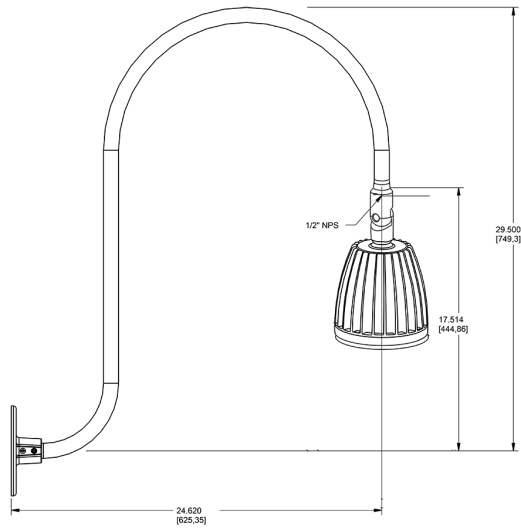

Technical Specifications

Compliance

UL Listed:

Suitable for wet locations. Suitable for mounting within 4ft (1.2m) of the ground.

IESNA LM-79 & lm-80 Testing:

RAB LED luminaires and LED components have been tested by an independent laboratory in accordance with IESNA lm-79 and lm-80

Patents:

The design of the Gooseneck is protected by patents pending in US, Canada, China and Taiwan

Warranty:

RAB warrants that our LED products will be free from defects in materials and workmanship for a period of five (5) years from the date of delivery to the end user, including coverage of light output, color stability, driver performance and fixture finish. RAB's warranty is subject to all terms and conditions found at rablighting.com/warranty.

Dimensions

Features

- Adjustable 45° swivel joint
- Superior heat sink
- Die-cast aluminum housing
- 5-Year, No-Compromise Warranty

Ordering Matrix

Family	Wattage	Color Temp	Reflector	Shade	ShadeSize	Finish
GN3LED	26	N	R			W
	13 = 13W 26 = 26W	Y = 3000K Warm N = 4000K Neutral	Blank = Flood R = Rectangular S = Spot	Blank = No Shade	Blank = No Shade Size	B = Black W = White A = Bronze S = Silver G = Hunter Green YL = Yellow LB = Light Blue BL = Royal Blue BWN = Brown I = Ivory R = Red