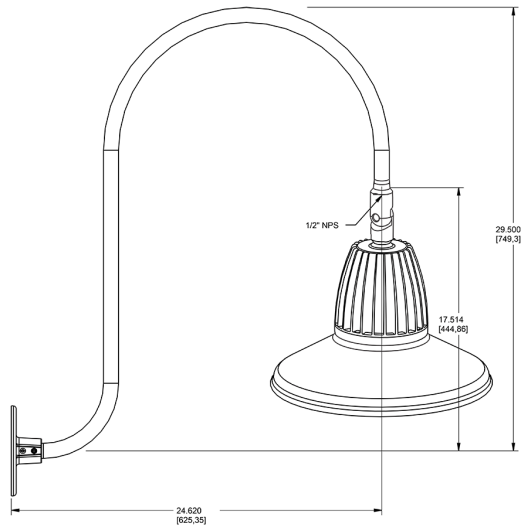

Dimensions

Features

- Adjustable 45° swivel joint
- Superior heat sink
- Die-cast aluminum housing
- 5-Year, No-Compromise Warranty

Ordering Matrix

Family	Wattage	Color Temp	Reflector	Shade	ShadeSize	Finish
GN3LED	26	N	R	ST		I
	13 = 13W 26 = 26W	Y = 3000K Warm N = 4000K Neutral	Blank = Flood R = Rectangular S = Spot	ST = Straight Shade	11 = 11" Blank = 15"	B = Black W = White A = Bronze S = Silver G = Hunter Green YL = Yellow LB = Light Blue BL = Royal Blue BWN = Brown I = Ivory R = Red