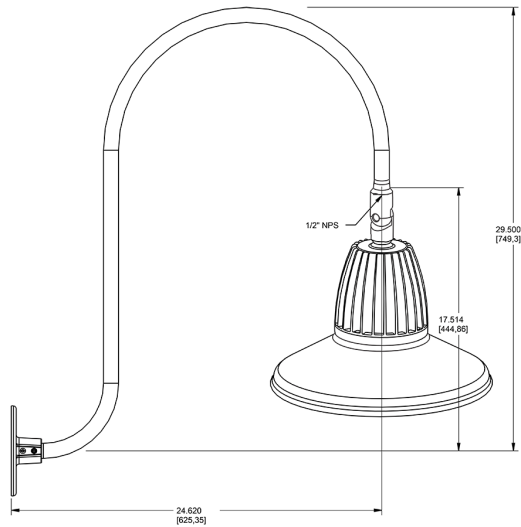

Dimensions

Features

- Adjustable 45° swivel joint
- Superior heat sink
- Die-cast aluminum housing
- 5-Year, No-Compromise Warranty

Ordering Matrix

Family	Wattage	Color Temp	Reflector	Shade	ShadeSize	Finish
GN3LED	26	N	R	ST	11	S
	13 = 13W 26 = 26W	Y = 3000K Warm N = 4000K Neutral	Blank = Flood R = Rectangular S = Spot	ST = Straight Shade	11 = 11" Blank = 15"	B = Black W = White A = Bronze S = Silver G = Hunter Green YL = Yellow LB = Light Blue BL = Royal Blue BWN = Brown I = Ivory R = Red