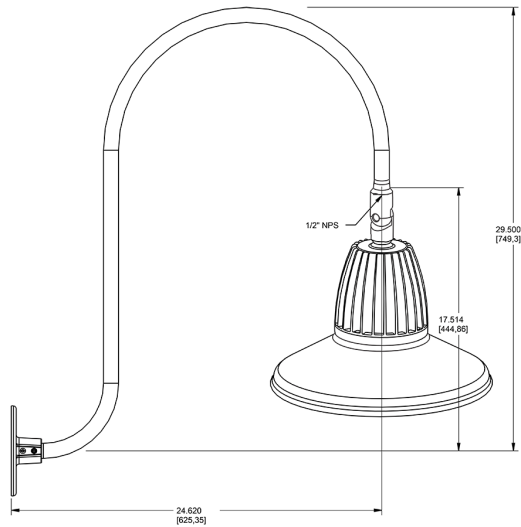

Dimensions

Features

- Adjustable 45° swivel joint
- Superior heat sink
- Die-cast aluminum housing
- 5-Year, No-Compromise Warranty

Ordering Matrix

Family	Wattage	Color Temp	Reflector	Shade	ShadeSize	Finish
GN3LED	26	N	R	ST	11	G
	13 = 13W 26 = 26W	Y = 3000K Warm N = 4000K Neutral	Blank = Flood R = Rectangular S = Spot	ST = Straight Shade	11 = 11" Blank = 15"	B = Black W = White A = Bronze S = Silver G = Hunter Green YL = Yellow LB = Light Blue BL = Royal Blue BWN = Brown I = Ivory R = Red