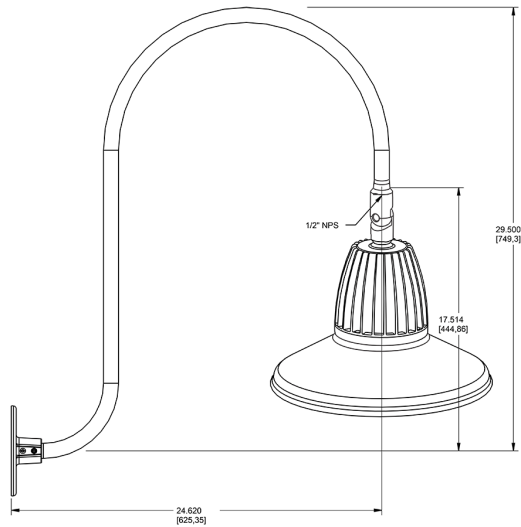

Dimensions

Features

- Adjustable 45° swivel joint
- Superior heat sink
- Die-cast aluminum housing
- 5-Year, No-Compromise Warranty

Ordering Matrix

Family	Wattage	Color Temp	Reflector	Shade	ShadeSize	Finish
GN3LED	26	N	R	ST	11	BL
	13 = 13W 26 = 26W	Y = 3000K Warm N = 4000K Neutral	Blank = Flood R = Rectangular S = Spot	ST = Straight Shade	11 = 11" Blank = 15"	B = Black W = White A = Bronze S = Silver G = Hunter Green YL = Yellow LB = Light Blue BL = Royal Blue BWN = Brown I = Ivory R = Red