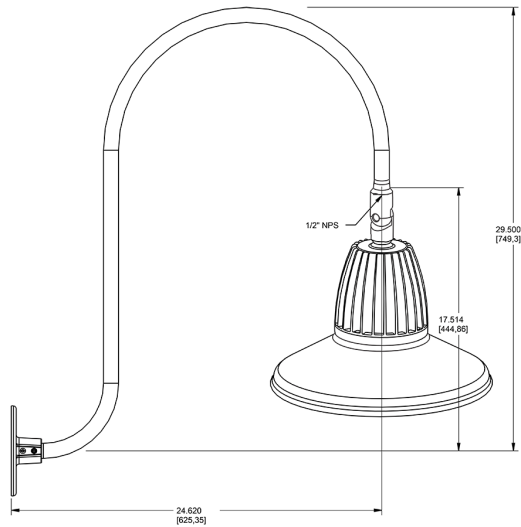

Dimensions

Features

- Adjustable 45° swivel joint
- Superior heat sink
- Die-cast aluminum housing
- 5-Year, No-Compromise Warranty

Ordering Matrix

Family	Wattage	Color Temp	Reflector	Shade	ShadeSize	Finish
GN3LED	26	N	R	ST	11	A
	13 = 13W 26 = 26W	Y = 3000K Warm N = 4000K Neutral	Blank = Flood R = Rectangular S = Spot	ST = Straight Shade	11 = 11" Blank = 15"	B = Black W = White A = Bronze S = Silver G = Hunter Green YL = Yellow LB = Light Blue BL = Royal Blue BWN = Brown I = Ivory R = Red