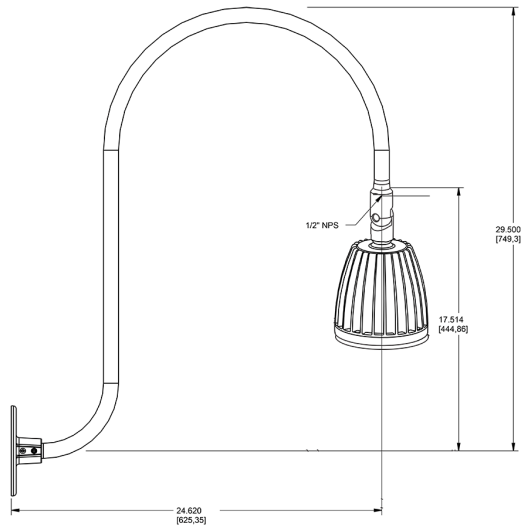

Dimensions

Features

- Adjustable 45° swivel joint
- Superior heat sink
- Die-cast aluminum housing
- 5-Year, No-Compromise Warranty

Ordering Matrix

Family	Wattage	Color Temp	Reflector	Shade	ShadeSize	Finish
GN3LED	26	N	R			G
	13 = 13W 26 = 26W	Y = 3000K Warm N = 4000K Neutral	Blank = Flood R = Rectangular S = Spot	Blank = No Shade	Blank = No Shade Size	B = Black W = White A = Bronze S = Silver G = Hunter Green YL = Yellow LB = Light Blue BL = Royal Blue BWN = Brown I = Ivory R = Red