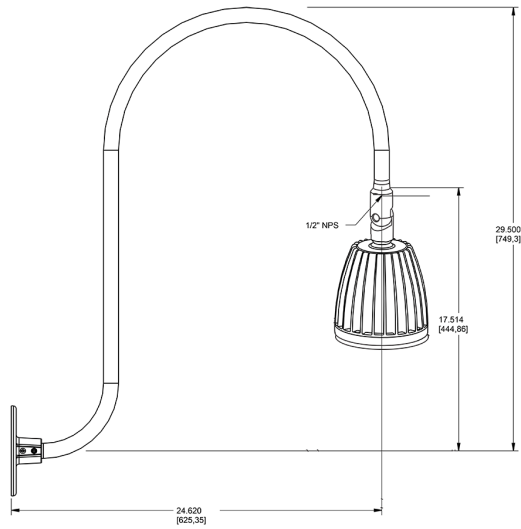

Dimensions

Features

- Adjustable 45° swivel joint
- Superior heat sink
- Die-cast aluminum housing
- 5-Year, No-Compromise Warranty

Ordering Matrix

Family	Wattage	Color Temp	Reflector	Shade	ShadeSize	Finish
GN3LED	26	N	R			BWN
	13 = 13W 26 = 26W	Y = 3000K Warm N = 4000K Neutral	Blank = Flood R = Rectangular S = Spot	Blank = No Shade	Blank = No Shade Size	B = Black W = White A = Bronze S = Silver G = Hunter Green YL = Yellow LB = Light Blue BL = Royal Blue BWN = Brown I = Ivory R = Red