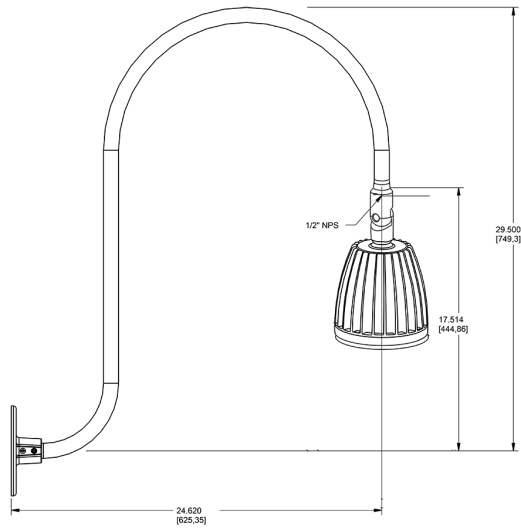

Dimensions

Features

- Adjustable 45° swivel joint
- Superior heat sink
- Die-cast aluminum housing
- 5-Year, No-Compromise Warranty

Ordering Matrix

Family	Wattage	Color Temp	Reflector	Shade	ShadeSize	Finish
GN3LED	26	N	R			B
	13 = 13W 26 = 26W	Y = 3000K Warm N = 4000K Neutral	Blank = Flood R = Rectangular S = Spot	Blank = No Shade	Blank = No Shade Size	B = Black W = White A = Bronze S = Silver G = Hunter Green YL = Yellow LB = Light Blue BL = Royal Blue BWN = Brown I = Ivory R = Red