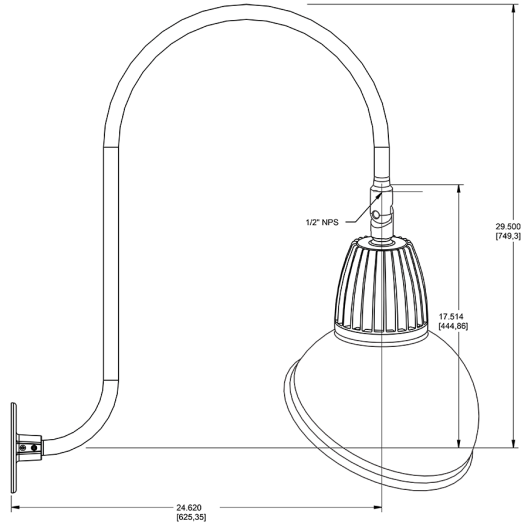

Dimensions

Features

- Adjustable 45° swivel joint
- Superior heat sink
- Die-cast aluminum housing
- 5-Year, No-Compromise Warranty

Ordering Matrix

Family	Wattage	Color Temp	Reflector	Shade	ShadeSize	Finish
GN3LED	26	N	R	AD		R
	13 = 13W 26 = 26W	Y = 3000K Warm N = 4000K Neutral	Blank = Flood R = Rectangular S = Spot	AD = Angled Dome	11 = 11" Blank = 15"	B = Black W = White A = Bronze S = Silver G = Hunter Green YL = Yellow LB = Light Blue BL = Royal Blue BWN = Brown I = Ivory R = Red