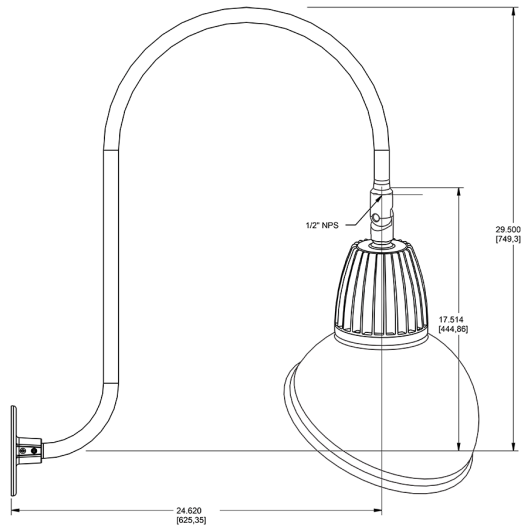

Dimensions

Features

- Adjustable 45° swivel joint
- Superior heat sink
- Die-cast aluminum housing
- 5-Year, No-Compromise Warranty

Ordering Matrix

Family	Wattage	Color Temp	Reflector	Shade	ShadeSize	Finish
GN3LED	26	N	R	AD		BWN
	13 = 13W 26 = 26W	Y = 3000K Warm N = 4000K Neutral	Blank = Flood R = Rectangular S = Spot	AD = Angled Dome	11 = 11" Blank = 15"	B = Black W = White A = Bronze S = Silver G = Hunter Green YL = Yellow LB = Light Blue BL = Royal Blue BWN = Brown I = Ivory R = Red