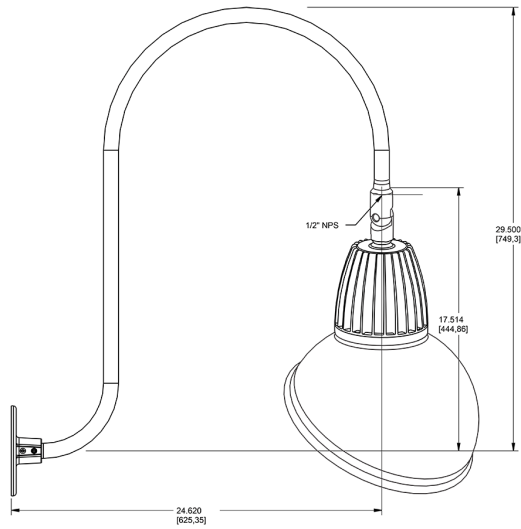

Dimensions

Features

- Adjustable 45° swivel joint
- Superior heat sink
- Die-cast aluminum housing
- 5-Year, No-Compromise Warranty

Ordering Matrix

Family	Wattage	Color Temp	Reflector	Shade	ShadeSize	Finish
GN3LED	26	N	R	AD		A
	13 = 13W 26 = 26W	Y = 3000K Warm N = 4000K Neutral	Blank = Flood R = Rectangular S = Spot	AD = Angled Dome	11 = 11" Blank = 15"	B = Black W = White A = Bronze S = Silver G = Hunter Green YL = Yellow LB = Light Blue BL = Royal Blue BWN = Brown I = Ivory R = Red