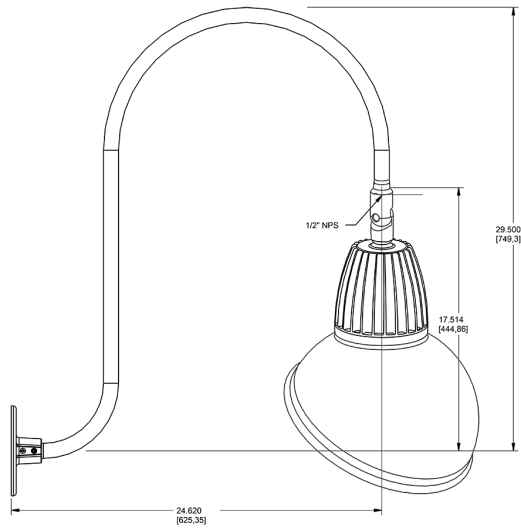

Dimensions

Features

- Adjustable 45° swivel joint
- Superior heat sink
- Die-cast aluminum housing
- 5-Year, No-Compromise Warranty

Ordering Matrix

Family	Wattage	Color Temp	Reflector	Shade	ShadeSize	Finish
GN3LED	26	N	R	AD	11	W
	13 = 13W 26 = 26W	Y = 3000K Warm N = 4000K Neutral	Blank = Flood R = Rectangular S = Spot	AD = Angled Dome	11 = 11" Blank = 15"	B = Black W = White A = Bronze S = Silver G = Hunter Green YL = Yellow LB = Light Blue BL = Royal Blue BWN = Brown I = Ivory R = Red