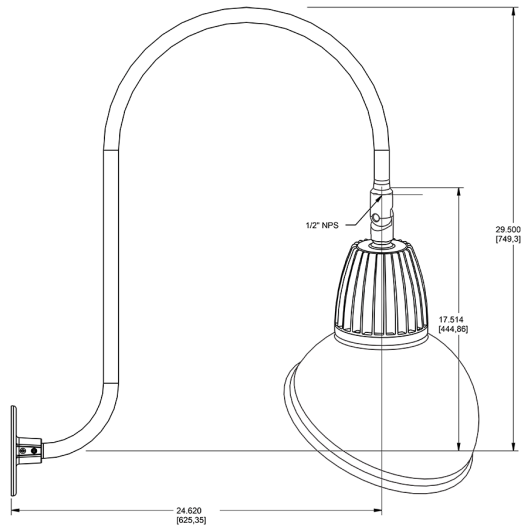

Dimensions

Features

- Adjustable 45° swivel joint
- Superior heat sink
- Die-cast aluminum housing
- 5-Year, No-Compromise Warranty

Ordering Matrix

Family	Wattage	Color Temp	Reflector	Shade	ShadeSize	Finish
GN3LED	26	N	R	AD	11	LB
	13 = 13W 26 = 26W	Y = 3000K Warm N = 4000K Neutral	Blank = Flood R = Rectangular S = Spot	AD = Angled Dome	11 = 11" Blank = 15"	B = Black W = White A = Bronze S = Silver G = Hunter Green YL = Yellow LB = Light Blue BL = Royal Blue BWN = Brown I = Ivory R = Red