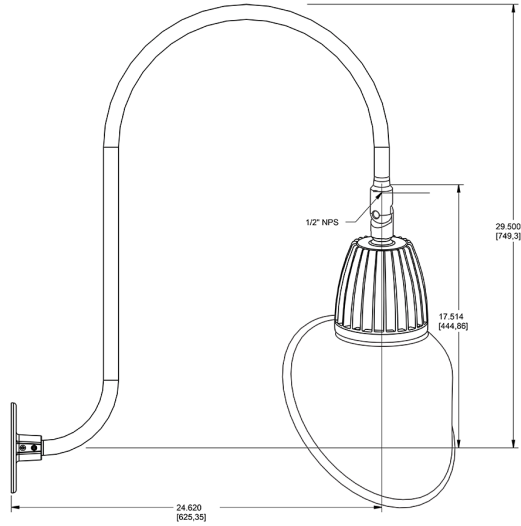

Dimensions

Features

- Adjustable 45° swivel joint
- Superior heat sink
- Die-cast aluminum housing
- 5-Year, No-Compromise Warranty

Ordering Matrix

Family	Wattage	Color Temp	Reflector	Shade	ShadeSize	Finish
GN3LED	26	N	R	AC	11	W
	13 = 13W 26 = 26W	Y = 3000K Warm N = 4000K Neutral	Blank = Flood R = Rectangular S = Spot	AC = Angled Cone	11 = 11" Blank = 15"	B = Black W = White A = Bronze S = Silver G = Hunter Green YL = Yellow LB = Light Blue BL = Royal Blue BWN = Brown I = Ivory R = Red