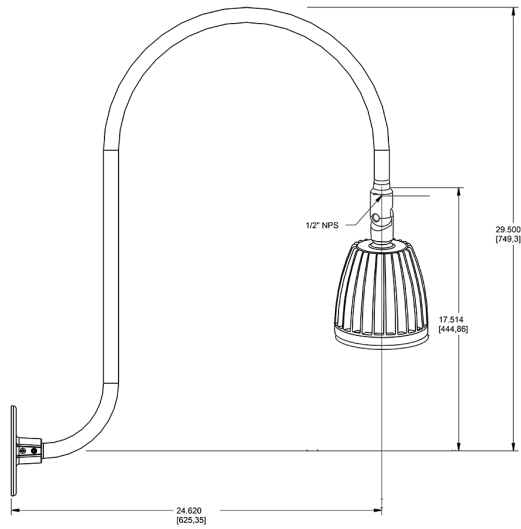

Dimensions

Features

- Adjustable 45° swivel joint
- Superior heat sink
- Die-cast aluminum housing
- 5-Year, No-Compromise Warranty

Ordering Matrix

Family	Wattage	Color Temp	Reflector	Shade	ShadeSize	Finish
GN3LED	26	N				R
	13 = 13W 26 = 26W	Y = 3000K Warm N = 4000K Neutral	Blank = Flood R = Rectangular S = Spot	Blank = No Shade	Blank = No Shade Size	B = Black W = White A = Bronze S = Silver G = Hunter Green YL = Yellow LB = Light Blue BL = Royal Blue BWN = Brown I = Ivory R = Red