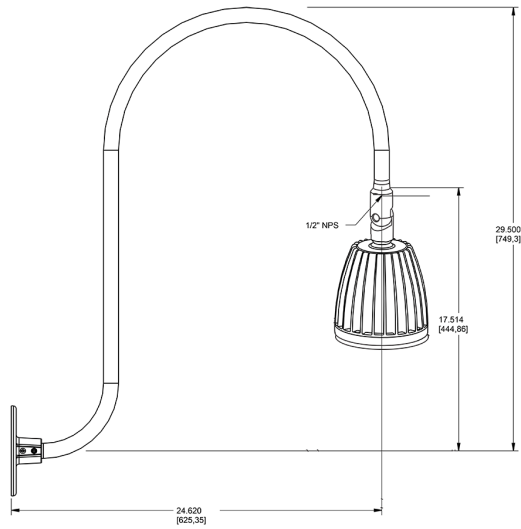

Dimensions

Features

- Adjustable 45° swivel joint
- Superior heat sink
- Die-cast aluminum housing
- 5-Year, No-Compromise Warranty

Ordering Matrix

Family	Wattage	Color Temp	Reflector	Shade	ShadeSize	Finish
GN3LED	26	N				LB
	13 = 13W 26 = 26W	Y = 3000K Warm N = 4000K Neutral	Blank = Flood R = Rectangular S = Spot	Blank = No Shade	Blank = No Shade Size	B = Black W = White A = Bronze S = Silver G = Hunter Green YL = Yellow LB = Light Blue BL = Royal Blue BWN = Brown I = Ivory R = Red