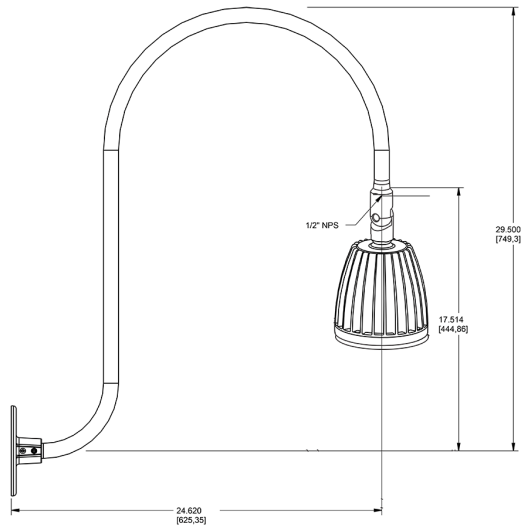

Dimensions

Features

- Adjustable 45° swivel joint
- Superior heat sink
- Die-cast aluminum housing
- 5-Year, No-Compromise Warranty

Ordering Matrix

Family	Wattage	Color Temp	Reflector	Shade	ShadeSize	Finish
GN3LED	26	N				I
	13 = 13W 26 = 26W	Y = 3000K Warm N = 4000K Neutral	Blank = Flood R = Rectangular S = Spot	Blank = No Shade	Blank = No Shade Size	B = Black W = White A = Bronze S = Silver G = Hunter Green YL = Yellow LB = Light Blue BL = Royal Blue BWN = Brown I = Ivory R = Red