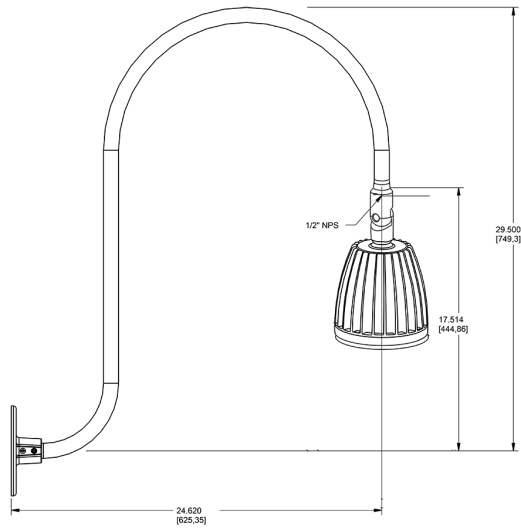

Dimensions

Features

- Adjustable 45° swivel joint
- Superior heat sink
- Die-cast aluminum housing
- 5-Year, No-Compromise Warranty

Ordering Matrix

Family	Wattage	Color Temp	Reflector	Shade	ShadeSize	Finish
GN3LED	26	N				BWN
	13 = 13W 26 = 26W	Y = 3000K Warm N = 4000K Neutral	Blank = Flood R = Rectangular S = Spot	Blank = No Shade	Blank = No Shade Size	B = Black W = White A = Bronze S = Silver G = Hunter Green YL = Yellow LB = Light Blue BL = Royal Blue BWN = Brown I = Ivory R = Red