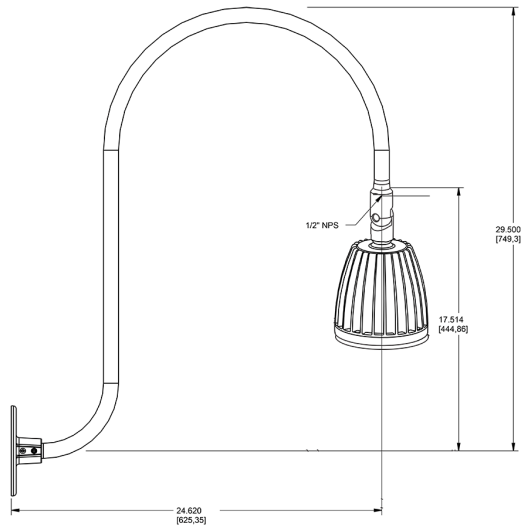

Dimensions

Features

- Adjustable 45° swivel joint
- Superior heat sink
- Die-cast aluminum housing
- 5-Year, No-Compromise Warranty

Ordering Matrix

Family	Wattage	Color Temp	Reflector	Shade	ShadeSize	Finish
GN3LED	26	N				BL
	13 = 13W 26 = 26W	Y = 3000K Warm N = 4000K Neutral	Blank = Flood R = Rectangular S = Spot	Blank = No Shade	Blank = No Shade Size	B = Black W = White A = Bronze S = Silver G = Hunter Green YL = Yellow LB = Light Blue BL = Royal Blue BWN = Brown I = Ivory R = Red