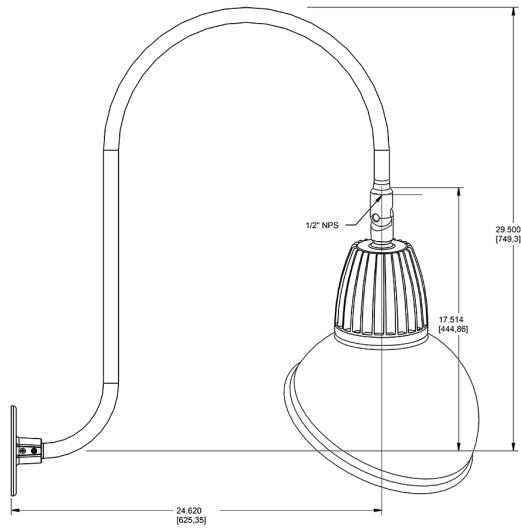

## Dimensions

## Features

- Adjustable 45° swivel joint
- Superior heat sink
- Die-cast aluminum housing
- 5-Year, No-Compromise Warranty

## Ordering Matrix

Family	Wattage	Color Temp	Reflector	Shade	ShadeSize	Finish
GN3LED	26	N		AD		W
	13 = 13W 26 = 26W	Y = 3000K Warm N = 4000K Neutral	Blank = Flood R = Rectangular S = Spot	AD = Angled Dome	11 = 11" Blank = 15"	B = Black W = White A = Bronze S = Silver G = Hunter Green YL = Yellow LB = Light Blue BL = Royal Blue BWN = Brown I = Ivory R = Red