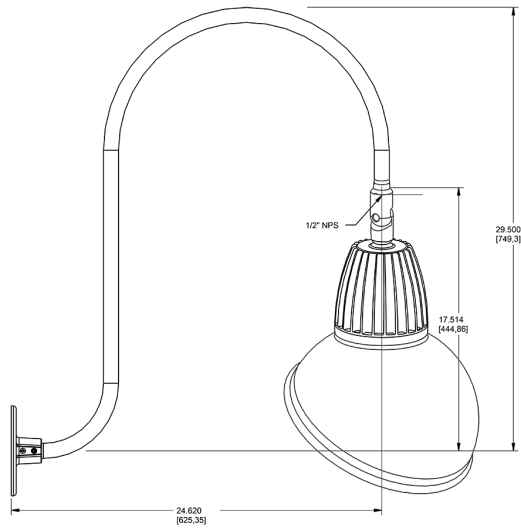

Dimensions

Features

- Adjustable 45° swivel joint
- Superior heat sink
- Die-cast aluminum housing
- 5-Year, No-Compromise Warranty

Ordering Matrix

Family	Wattage	Color Temp	Reflector	Shade	ShadeSize	Finish
GN3LED	26	N		AD		S
	13 = 13W 26 = 26W	Y = 3000K Warm N = 4000K Neutral	Blank = Flood R = Rectangular S = Spot	AD = Angled Dome	11 = 11" Blank = 15"	B = Black W = White A = Bronze S = Silver G = Hunter Green YL = Yellow LB = Light Blue BL = Royal Blue BWN = Brown I = Ivory R = Red