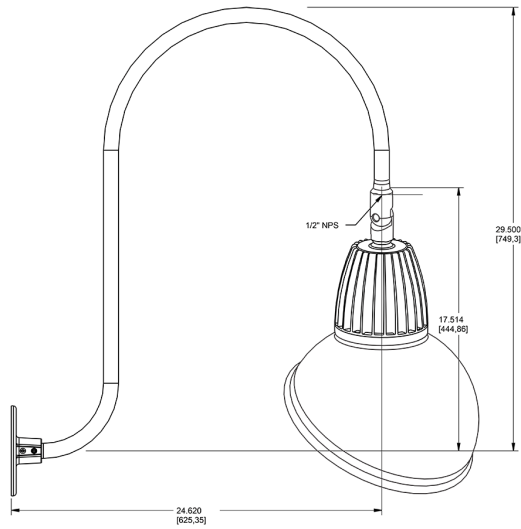

Dimensions

Features

- Adjustable 45° swivel joint
- Superior heat sink
- Die-cast aluminum housing
- 5-Year, No-Compromise Warranty

Ordering Matrix

Family	Wattage	Color Temp	Reflector	Shade	ShadeSize	Finish
GN3LED	26	N		AD		R
	13 = 13W 26 = 26W	Y = 3000K Warm N = 4000K Neutral	Blank = Flood R = Rectangular S = Spot	AD = Angled Dome	11 = 11" Blank = 15"	B = Black W = White A = Bronze S = Silver G = Hunter Green YL = Yellow LB = Light Blue BL = Royal Blue BWN = Brown I = Ivory R = Red